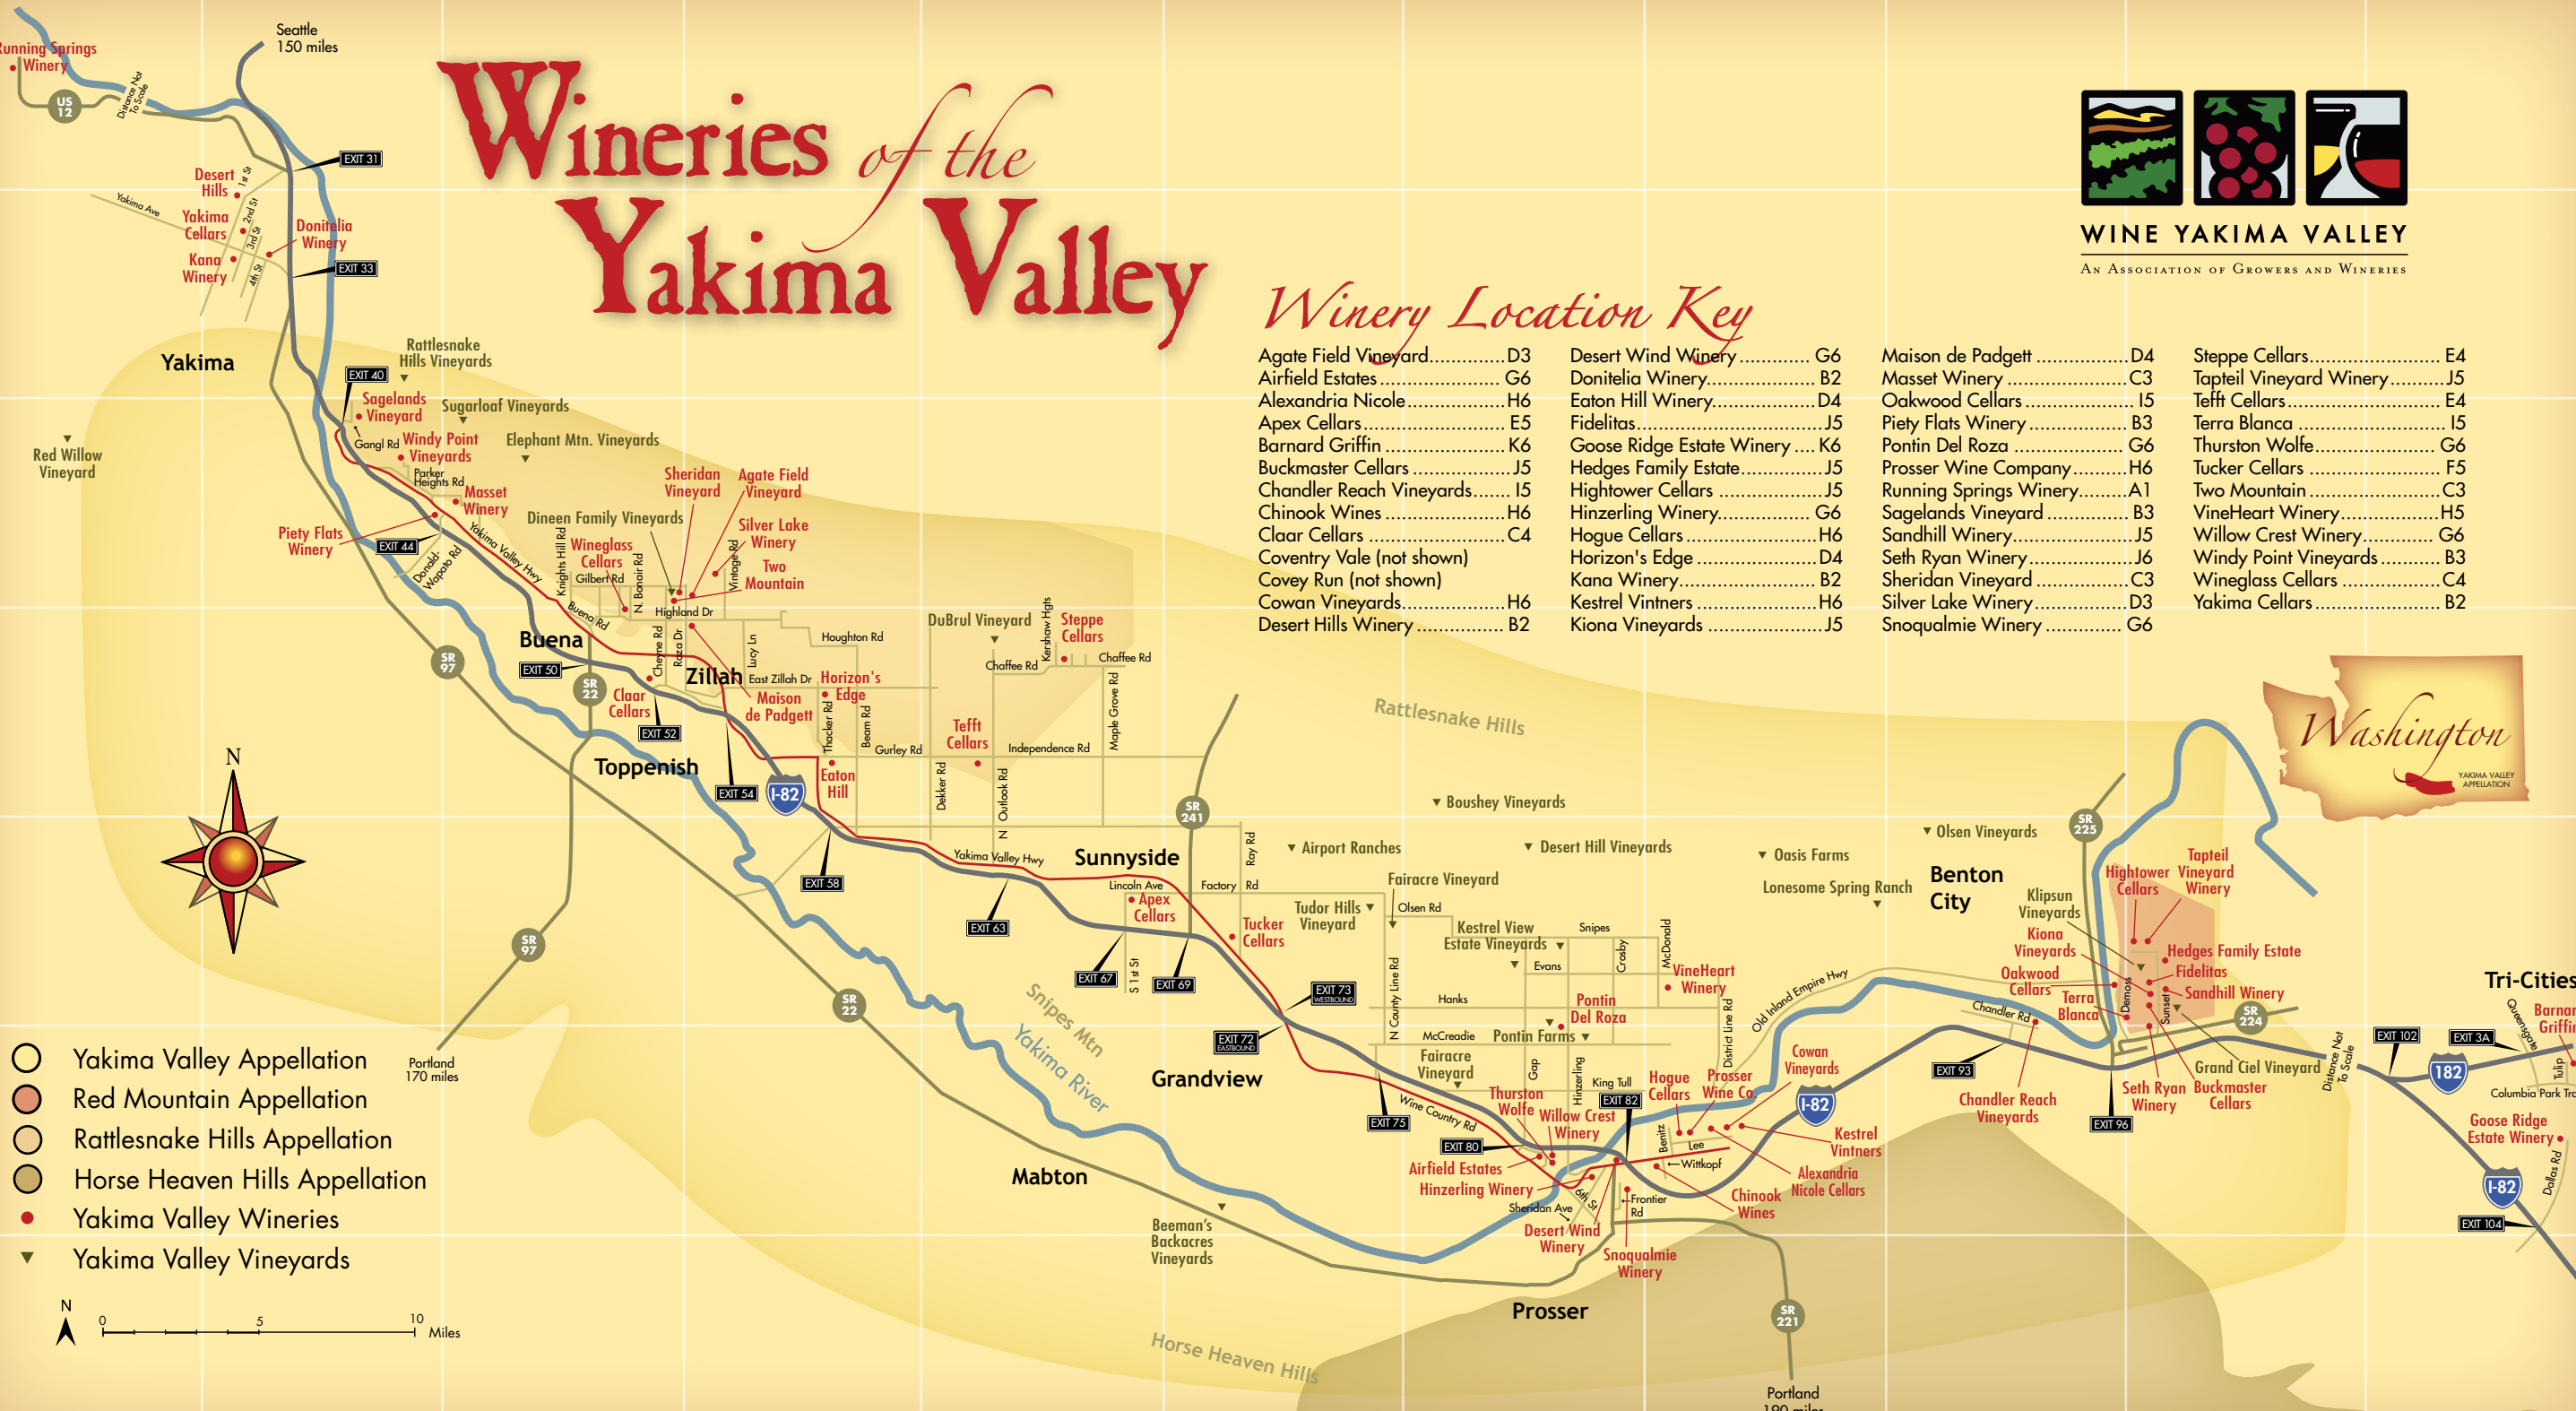

Wineries of the Yakima Valley

WINE YAKIMA VALLEY
AN ASSOCIATION OF GROWERS AND WINERIES

Winery Location Key

Agate Field Vineyard.....D3	Desert Wind Winery.....G6	Maison de Padgett.....D4	Steppe Cellars.....E4
Airfield Estates.....G6	Donitelia Winery.....B2	Masset Winery.....C3	Tapeil Vineyard Winery.....J5
Alexandria Nicole.....H6	Eaton Hill Winery.....D4	Oakwood Cellars.....I5	Tefft Cellars.....E4
Apex Cellars.....E5	Fidelitas.....J5	Piety Flats Winery.....B3	Terra Blanca.....I5
Barnard Griffin.....K6	Goose Ridge Estate Winery.....K6	Pontin Del Roza.....G6	Thurston Wolfe.....G6
Buckmaster Cellars.....J5	Hedges Family Estate.....J5	Prosser Wine Company.....H6	Tucker Cellars.....F5
Chandler Reach Vineyards.....I5	Hightower Cellars.....J5	Running Springs Winery.....A1	Two Mountain.....C3
Chinook Wines.....H6	Hinzerling Winery.....G6	Sagelands Vineyard.....B3	VineHeart Winery.....H5
Clair Cellars.....C4	Hogue Cellars.....H6	Sandhill Winery.....J5	Willow Crest Winery.....G6
Coventry Vale (not shown)	Horizon's Edge.....D4	Seth Ryan Winery.....J6	Windy Point Vineyards.....B3
Covey Run (not shown)	Kana Winery.....B2	Sheridan Vineyard.....C3	Wineglass Cellars.....C4
Cowan Vineyards.....H6	Kestrel Vintners.....H6	Silver Lake Winery.....D3	Yakima Cellars.....B2
Desert Hills Winery.....B2	Kiona Vineyards.....J5	Snoqualmie Winery.....G6	

- Yakima Valley Appellation
- Red Mountain Appellation
- Rattlesnake Hills Appellation
- Horse Heaven Hills Appellation
- Yakima Valley Wineries
- ▼ Yakima Valley Vineyards