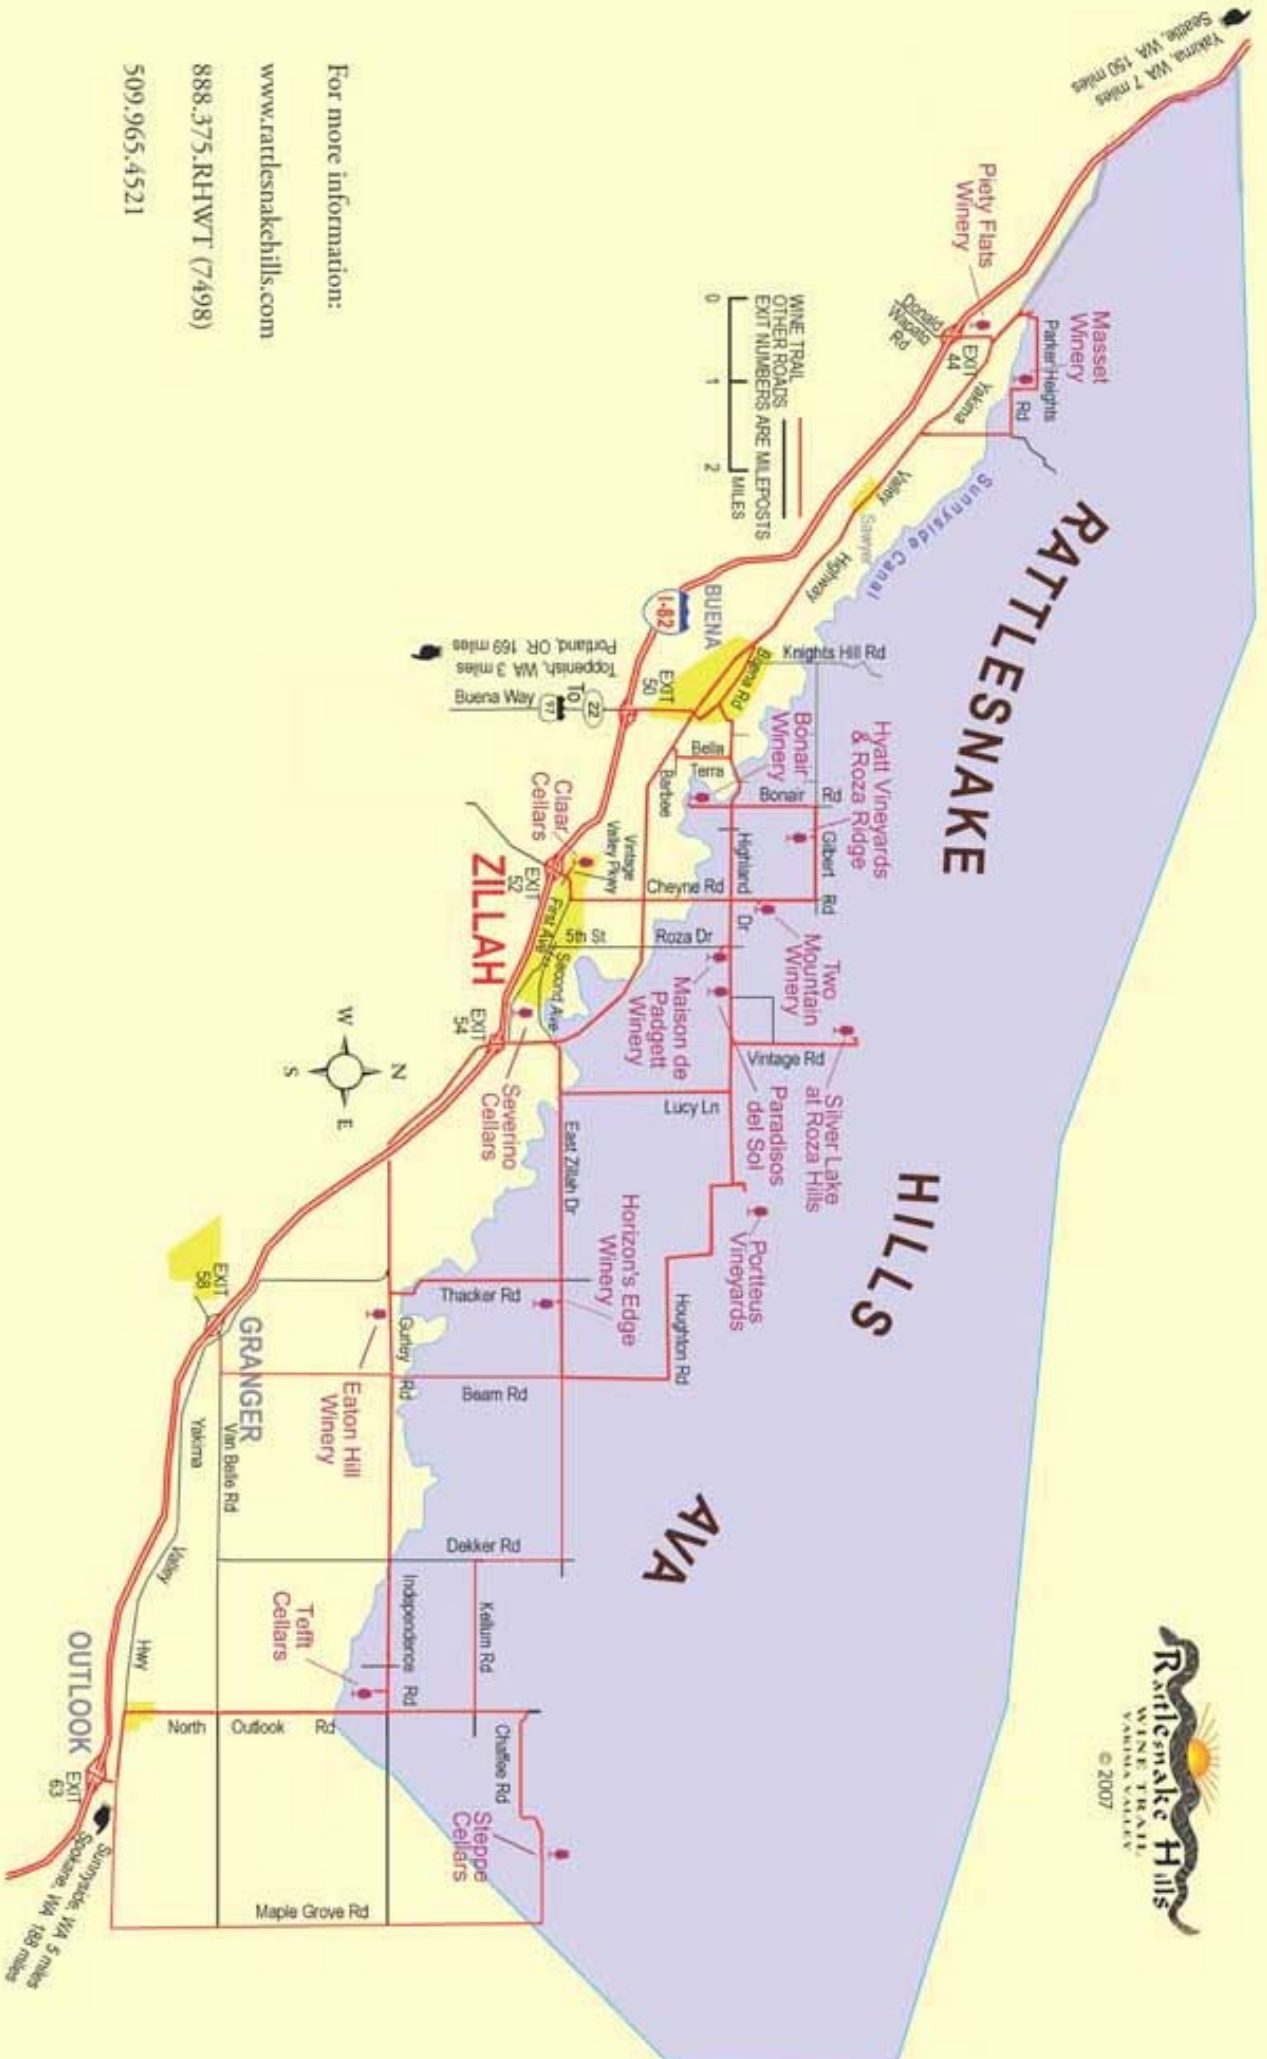

Yakima, WA 7 miles  
 Skaneateles, WA 150 miles

For more information:

[www.rattlesnakehills.com](http://www.rattlesnakehills.com)

888.375.RHWT (7498)

509.965.4521